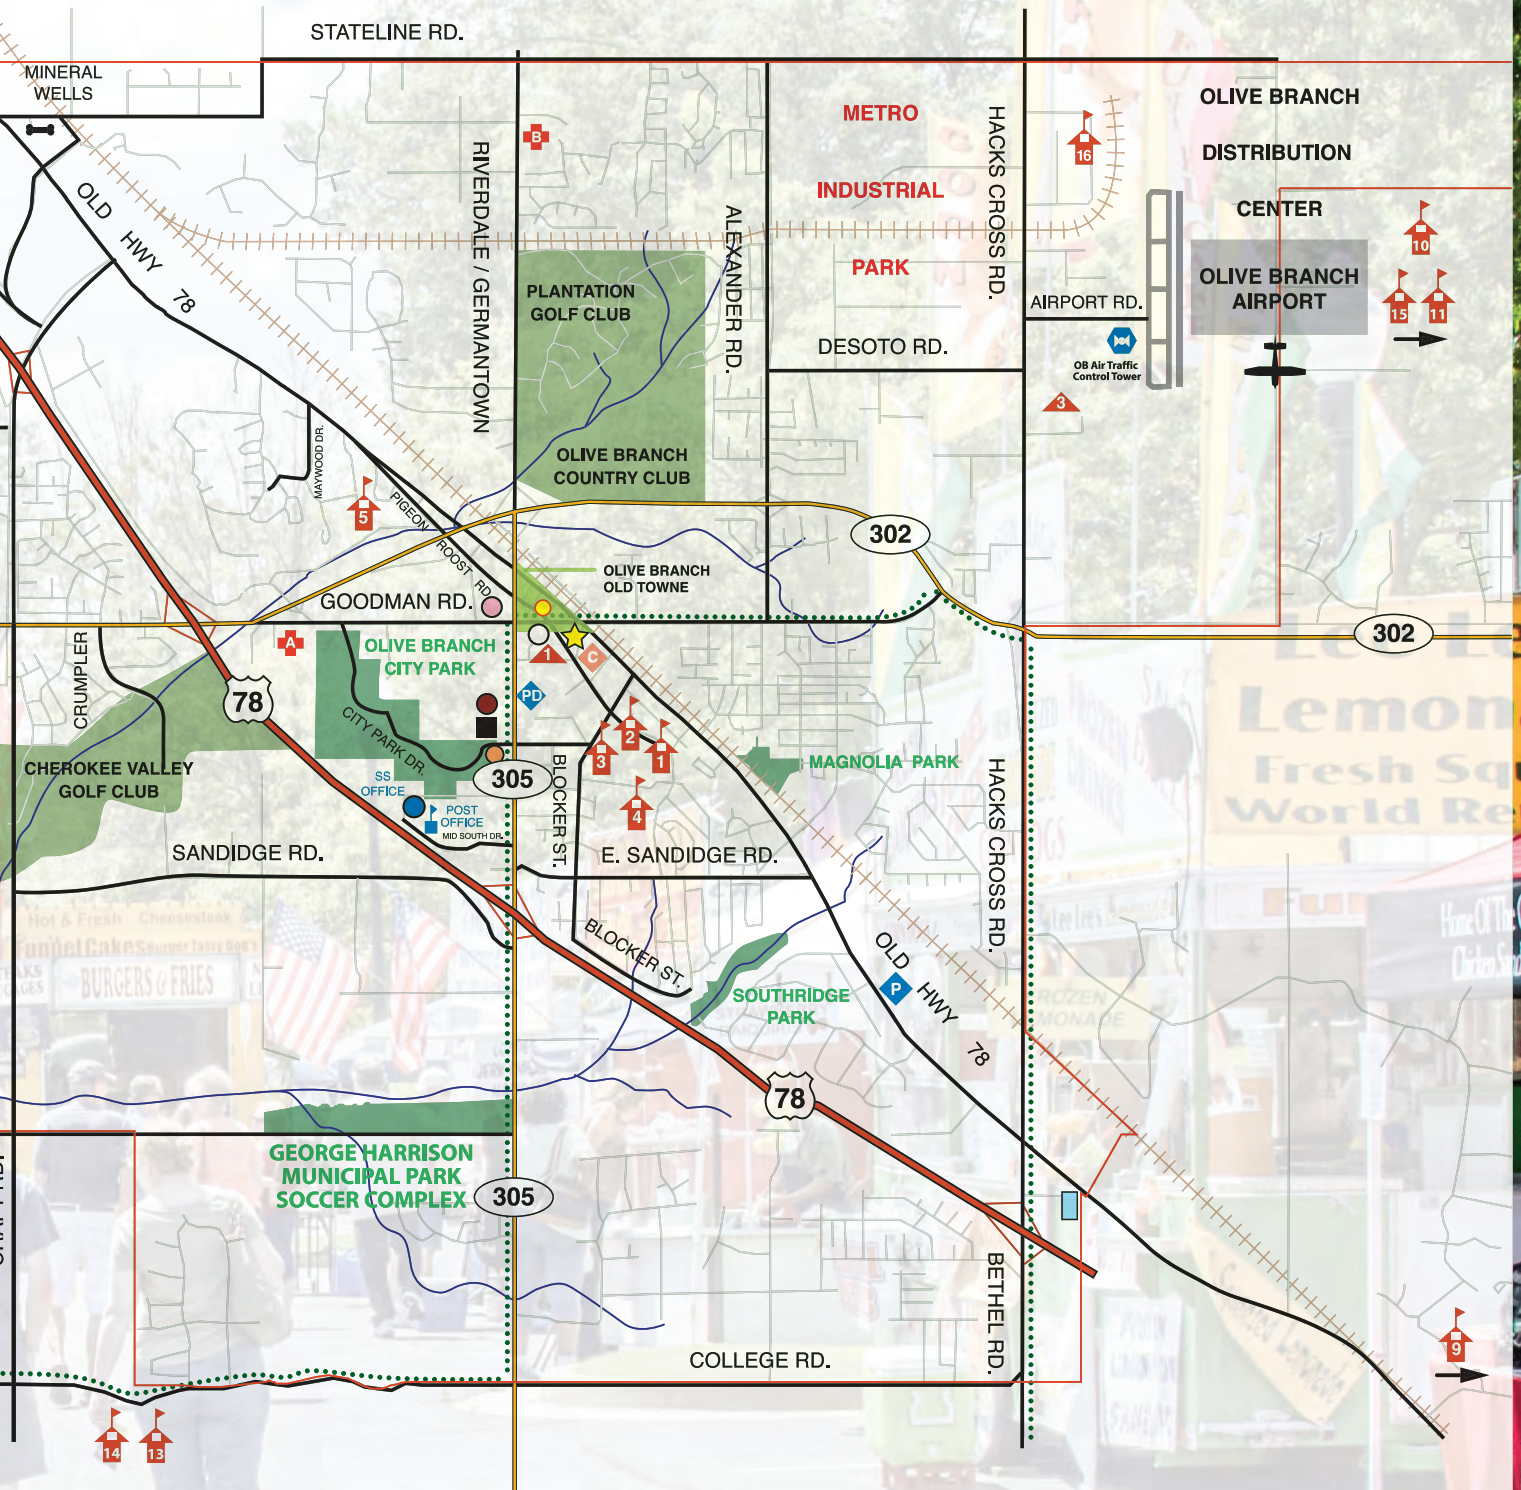

DESTINATIONS & DISTANCES

Jackson, Mississippi.....	205 miles
Tupelo, Mississippi	87 miles
Vicksburg, Mississippi.....	246 miles
Gulfport, Mississippi.....	363 miles
Starkville, Mississippi.....	152 miles
Tunica, Mississippi.....	44 miles
Oxford, Mississippi	57 miles
Atlanta, Georgia	366 miles

Chicago, Illinois.....	553 miles
Dallas, Texas.....	475 miles
New Orleans, Louisiana	392 miles
Memphis Intl. Airport	13 miles
Downtown Memphis	23 miles
Knoxville, Tennessee	393 miles
Nashville, Tennessee	213 miles
Little Rock, Arkansas.....	159 miles

AVERAGE CLIMATE

Annual high temperature	72.5
Normal high temperature (July)	92.3
Annual low temperature.....	49.1
Normal low temperature (Jan.).....	30.9
Annual precipitation	55.9in.
Annual snowfall.....	2.7in.