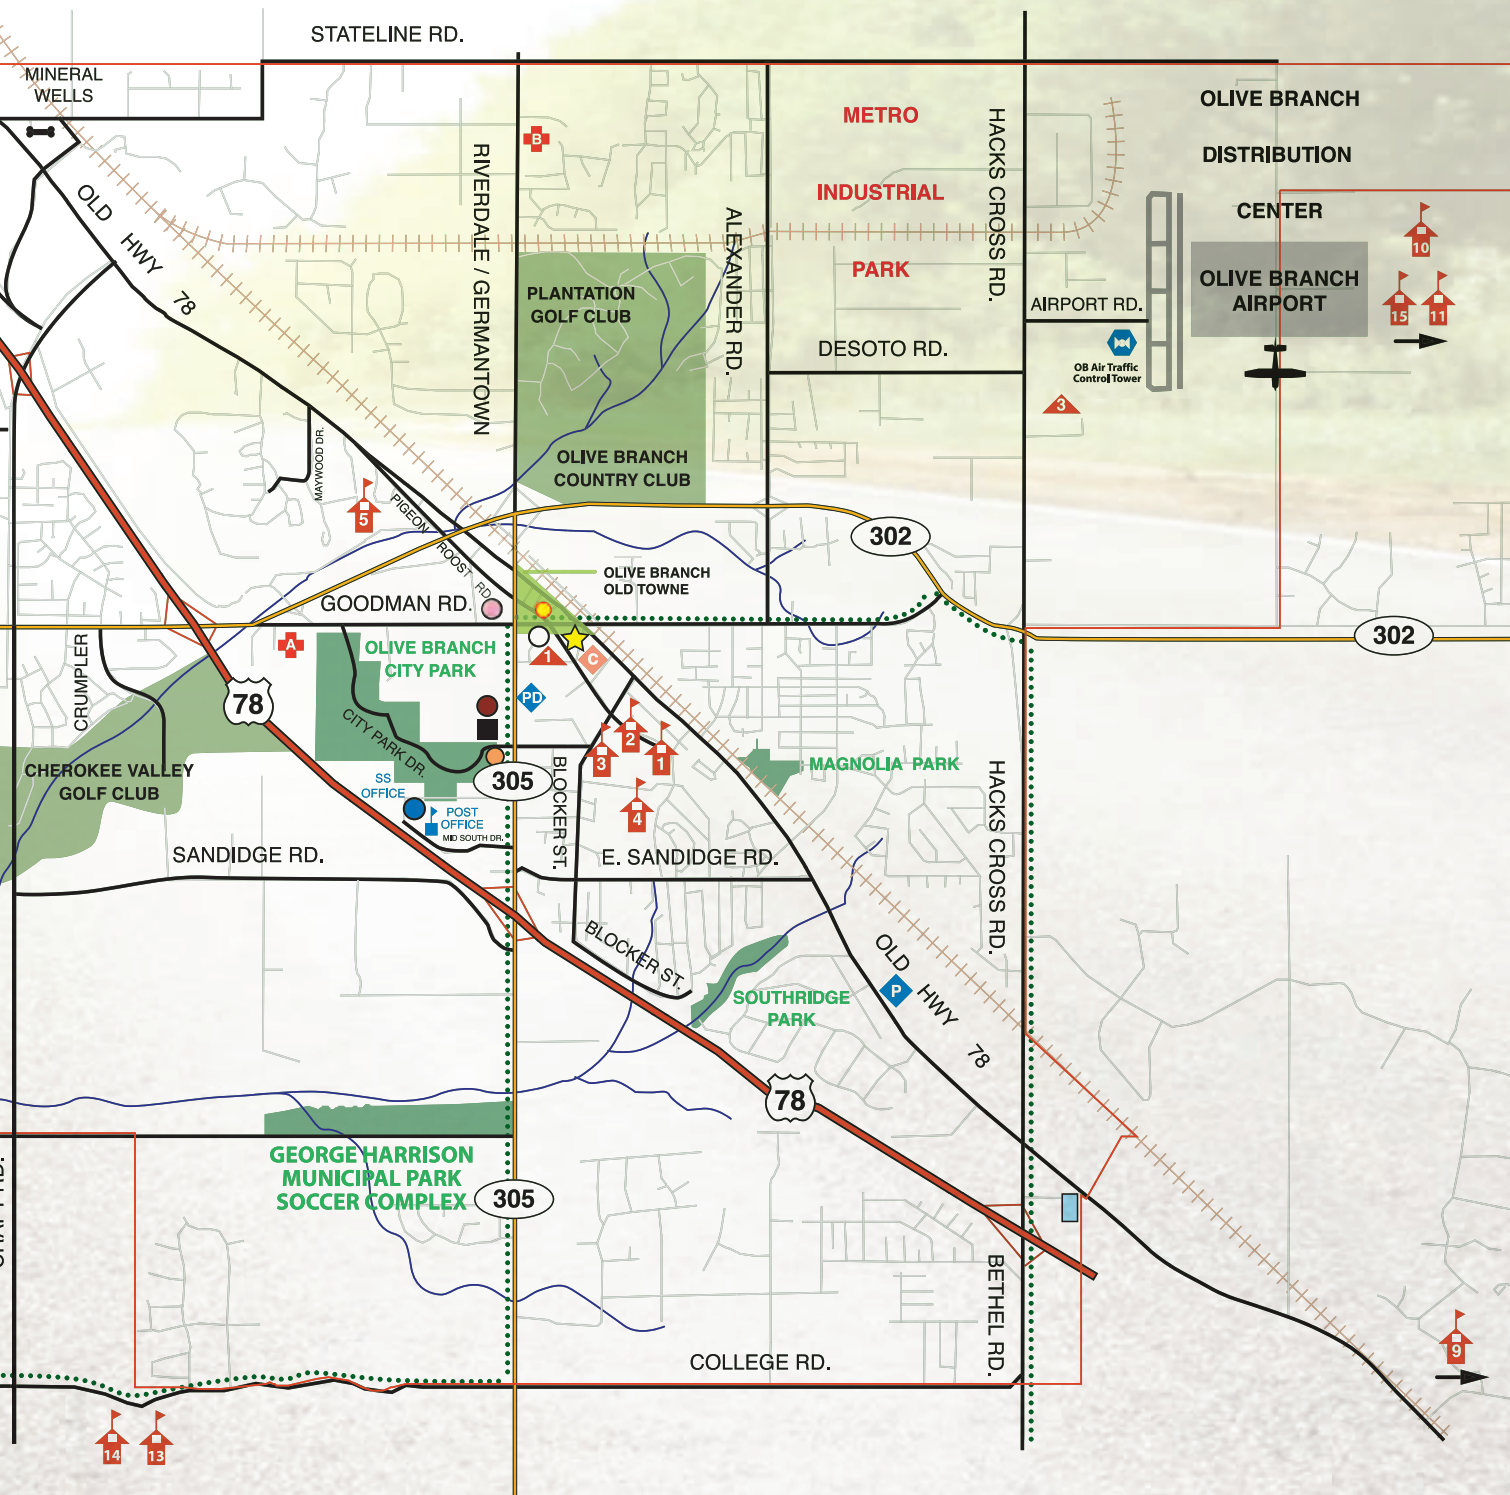

DESTINATIONS & DISTANCES

Jackson, Mississippi.....	205 miles
Tupelo, Mississippi	87 miles
Vicksburg, Mississippi.....	246 miles
Gulfport, Mississippi.....	363 miles
Starkville, Mississippi.....	152 miles
Tunica, Mississippi.....	44 miles
Oxford, Mississippi	57 miles
Atlanta, Georgia	366 miles

Chicago, Illinois.....	553 miles
Dallas, Texas	475 miles
New Orleans, Louisiana	392 miles
Memphis Intl. Airport	13 miles
Downtown Memphis	23 miles
Knoxville, Tennessee	393 miles
Nashville, Tennessee	213 miles
Little Rock, Arkansas.....	159 miles

AVERAGE CLIMATE

Annual high temperature	72.5
Normal high temperature (July)	92.3
Annual low temperature.....	49.1
Normal low temperature (Jan.).....	30.9
Annual precipitation	55.9in.
Annual snowfall.....	2.7in.