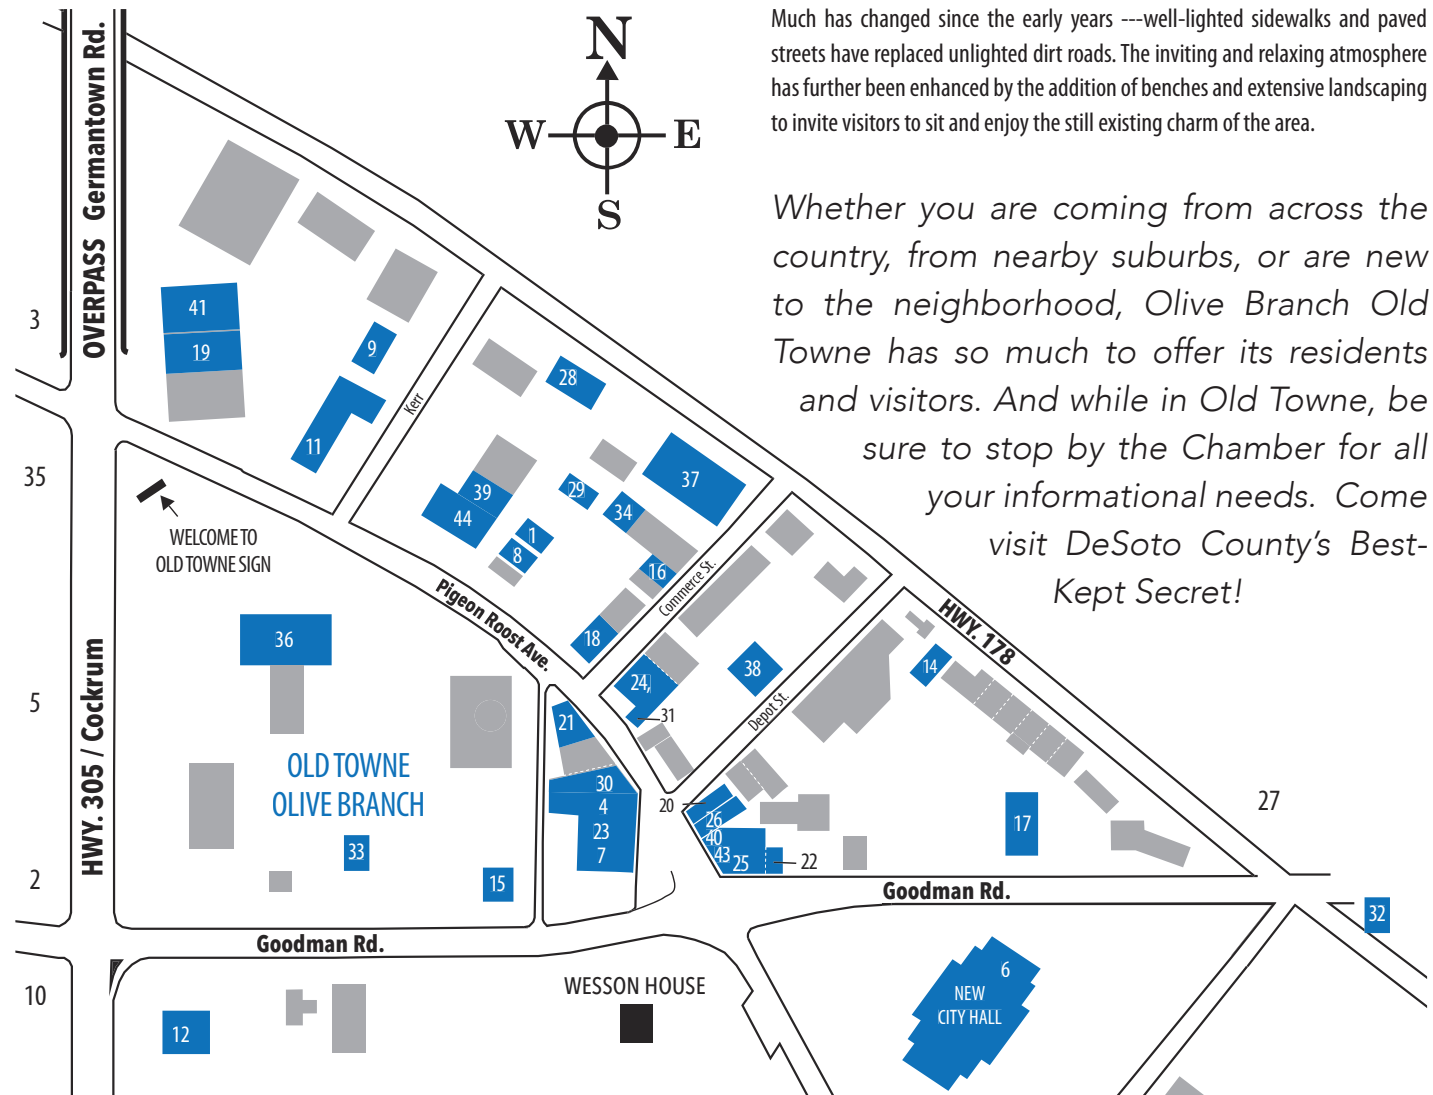

Much has changed since the early years ---well-lighted sidewalks and paved streets have replaced unlighted dirt roads. The inviting and relaxing atmosphere has further been enhanced by the addition of benches and extensive landscaping to invite visitors to sit and enjoy the still existing charm of the area.

Whether you are coming from across the country, from nearby suburbs, or are new to the neighborhood, Olive Branch Old Towne has so much to offer its residents and visitors. And while in Old Towne, be sure to stop by the Chamber for all your informational needs. Come visit DeSoto County's Best-Kept Secret!

SHOPPING IN OLD TOWNE

1. American National Insurance	662-890-0851	21. Old Towne Antiques & Upholstery	662-893-2323
2. BancorpSouth Old Towne Branch	662-895-5547	43. Gift Shop & Skills and Knowledge	662-892-8518
3. BankPlus	662-890-3113	26. OB Arts Council/Painted Pigeon	901-619-0261
4. Olive Branch Trophy	662-893-8659	20. Old Towne Bakery	662-890-7477
5. CenturyLink	662-895-1234	23. Olive Branch Chamber	662-895-2600
6. City of Olive Branch	662-892-9200	24. Olive Branch Florist	662-895-2761
7. C.L.M. Insurance Group	662-895-5600	22. Old Towne Investments	662-890-1011
25. Creative Celebrations	662-874-5923	40. Olive Branch Old Towne Assoc.	662-893-0888
8. Cotton Patch Framery	662-895-6605	30. Olive Branch Pickers	662-893-0600
9. Cox's Package Store	662-895-3399	27. The Oxford Center	601-549-6790
41. Crazy Cactus Mexican Restaurant	662-892-8444	31. Pinks Coffee Cafe	662-420-7229
11. Darby's Tire & Auto Service	662-895-2125	10. Regions Bank	662-895-2945
12. Dodge's Store	662-895-7374	10. Random Thoughts	901-340-7552
28. Dr. iStore	662-895-1700	33. Sonic Drive-In, Olive Branch	662-895-4875
32. The Frock	865-384-6623	35. Surplus Warehouse	662-890-7084
16. Glam	662-420-6518	36. Trustmark Bank	662-895-4775
15. Kata & Jane's Boutique	901-277-6308	37. TSI Telephone & Data Systems	662-893-4244
44. Lizzie B Boutique	662-890-6133	19. Uptown Thrift Store	901-849-3333
17. Madison Signs & Promotions	662-890-4690	38. Wray's Fins & Feathers Restaurant	662-895-9729
18. Monograms by Kim	662-874-5250	39. X-Press Fitness	901-497-5002

Special Events In Old Towne

open to the public

- ✓ Old Towne Easter
- ✓ Mayfest & Festival, 5K run
- ✓ Summer Fun Series
- ✓ Bob Marr Memorial Classic Car Show
- ✓ Farmer's Market on Saturdays Jun - Sep
- ✓ FallFest with Trick or Treating, Arts & Crafts Vendors & Strut Your Mutt
- ✓ Old Towne Christmas Open House
- ✓ Shop Small – Support & Celebrate Small Businesses
- ✓ "Santa" & Christmas Tree Lighting in Old Towne
- ✓ Christmas Parade